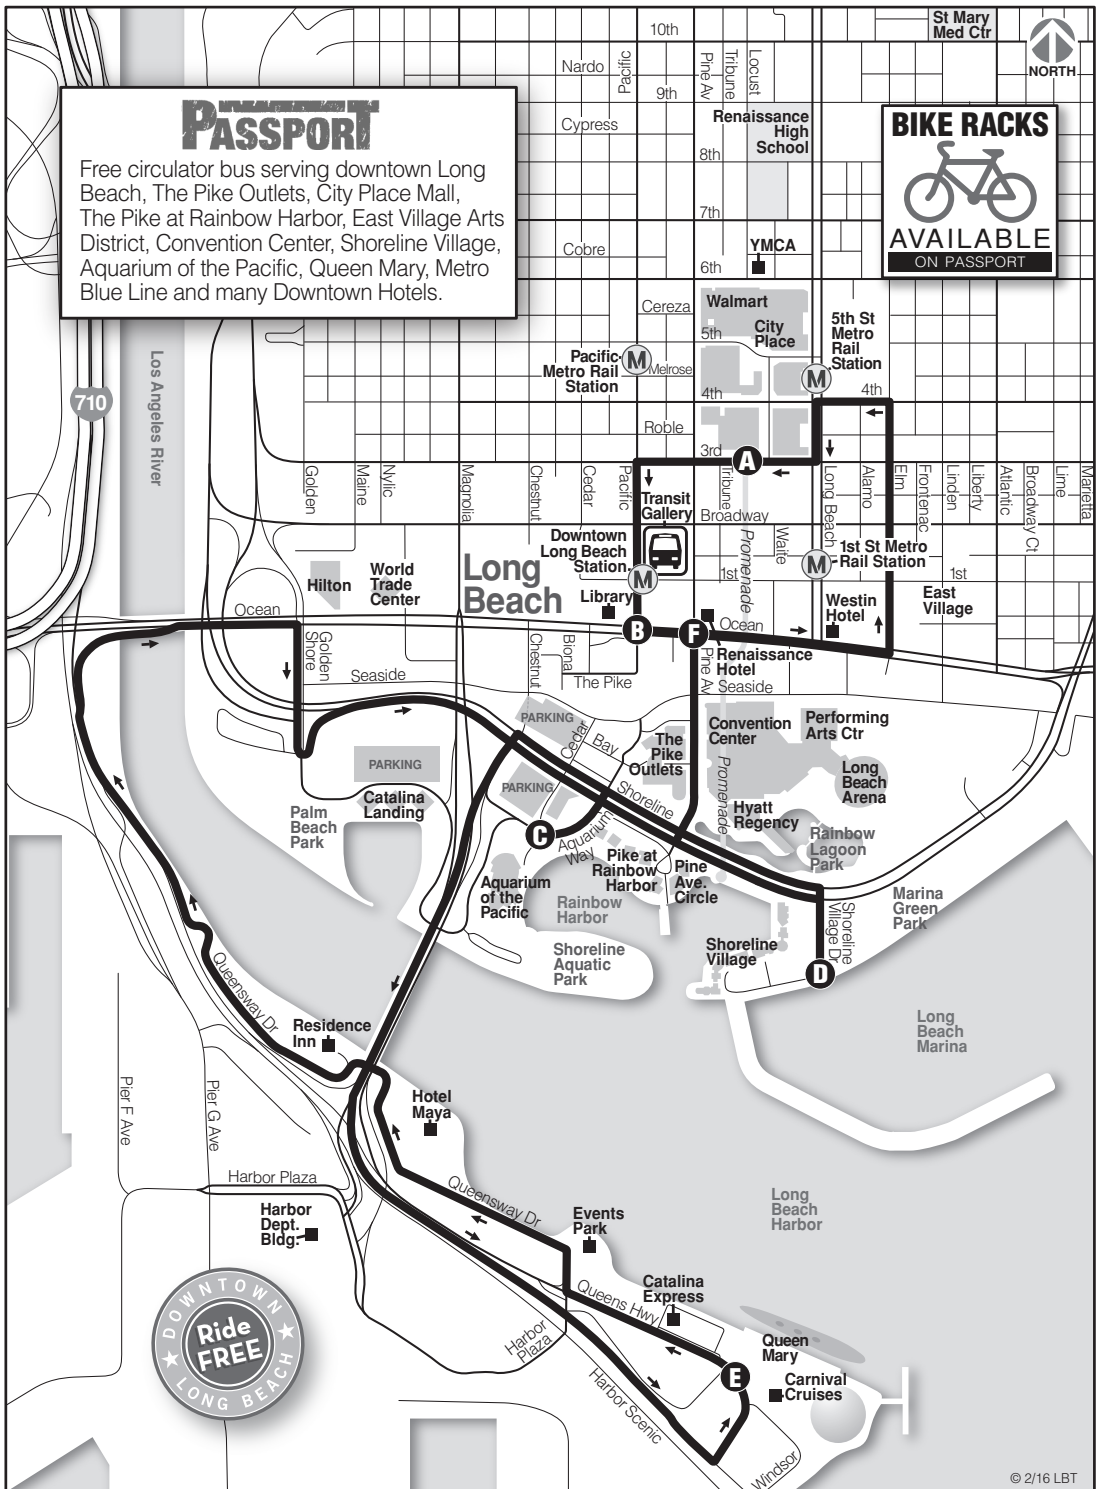

Passport

Service between Downtown Long Beach and Queen Mary

PASSPORT
 Free circulator bus serving downtown Long Beach, The Pike Outlets, City Place Mall, The Pike at Rainbow Harbor, East Village Arts District, Convention Center, Shoreline Village, Aquarium of the Pacific, Queen Mary, Metro Blue Line and many Downtown Hotels.

Monday–Friday Northbound

QUEEN MARY E	AQUARIUM OF PACIFIC C	SHORELINE VILLAGE D	OCEAN AT PINE F	3RD AT PROMENADE A
5:44	5:56	5:59	6:03	6:12
6:40	6:52	6:55	6:59	7:08
7:10	7:22	7:25	7:29	7:38
7:45	7:57	8:00	8:04	8:13
8:15	8:27	8:30	8:35	8:44
8:40	8:52	8:55	9:00	9:09
9:10	9:22	9:25	9:30	9:39
9:25	9:37	9:40	9:45	9:54
9:50	10:02	10:05	10:10	10:19
10:05	10:17	10:20	10:25	10:34
10:20	10:32	10:35	10:40	10:49
10:35	10:47	10:50	10:55	11:04
10:50	11:02	11:05	11:10	11:19
11:05	11:17	11:20	11:25	11:34
11:20	11:32	11:35	11:41	11:50
11:35	11:47	11:50	11:56	12:05
11:50	12:02	12:05	12:11	12:20
12:06	12:18	12:21	12:27	12:36
12:21	12:33	12:36	12:42	12:51
12:37	12:49	12:52	12:58	1:07
12:53	1:05	1:08	1:14	1:23
1:09	1:21	1:24	1:30	1:39
1:25	1:37	1:40	1:46	1:55
1:41	1:53	1:56	2:02	2:11
1:57	2:09	2:12	2:18	2:27
2:13	2:25	2:28	2:34	2:43
2:29	2:41	2:44	2:50	2:59
2:45	2:57	3:00	3:06	3:15
3:01	3:13	3:16	3:22	3:31
3:17	3:29	3:32	3:38	3:47
3:33	3:45	3:48	3:54	4:03
3:49	4:01	4:04	4:10	4:19
4:05	4:17	4:20	4:26	4:35
4:21	4:33	4:36	4:42	4:51
4:37	4:49	4:52	4:58	5:07
4:53	5:05	5:08	5:14	5:23
5:09	5:21	5:24	5:30	5:39
5:25	5:37	5:40	5:46	5:55
5:41	5:53	5:56	6:01	6:10
5:57	6:09	6:12	6:17	6:26
6:13	6:25	6:28	6:33	6:42
6:29	6:41	6:44	6:49	6:58
6:45	6:57	7:00	7:05	7:14
7:01	7:13	7:16	7:21	7:30
7:17	7:29	7:32	7:37	7:46
7:33	7:45	7:48	7:53	8:02
7:49	8:01	8:04	8:09	8:18
8:05	8:17	8:20	8:25	8:34
8:25	8:37	8:40	8:45	8:54
8:45	8:57	9:00	9:05	9:14
9:05	9:17	9:20	9:25	9:34
9:35	9:47	9:50	9:55	10:04
10:05	10:17	10:20	10:24	10:33
10:35	10:47	10:50	10:54	11:03
11:05	11:17	11:20	11:24	11:33
11:35	11:47	11:50	11:54	12:03
12:35	12:47	12:50	12:54	1:03